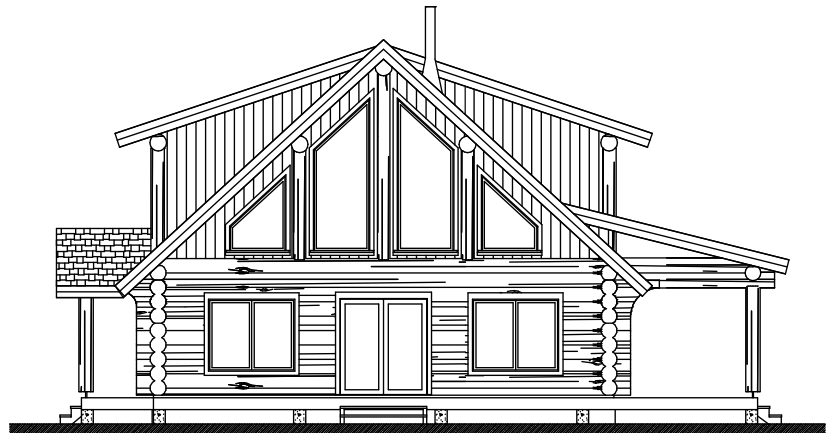

Right Elevation

Hausch

Main Floor

Living - 1344 Sq. Ft.

Loft Floor

Living - 669 Sq. Ft.

Width - 32'-0"

Depth - 42'-0"

Decks and roof overhang increase overall size

Front Elevation

Loft/Roof Plan

Main Floor

DBD LOG HOMES
250-395-3774