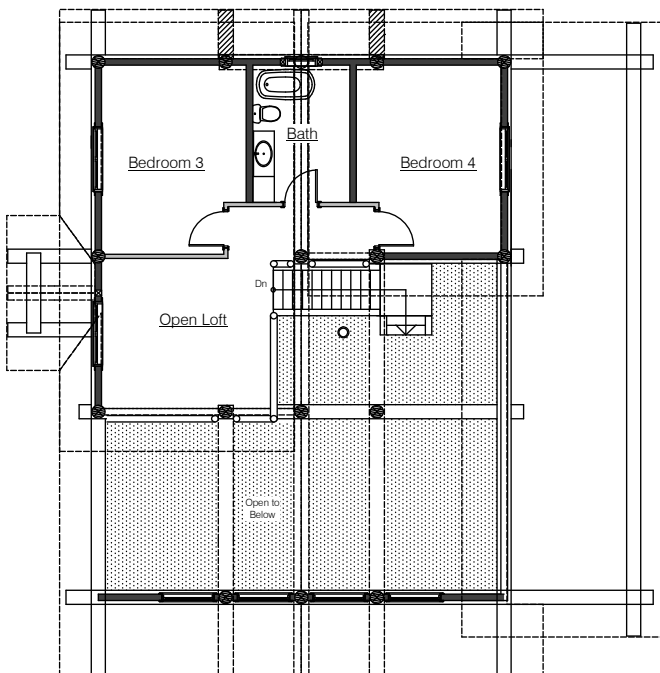

Right Elevation

Hausch

Main Floor

Living - 1344 Sq. Ft.

Loft Floor

Living - 669 Sq. Ft.

Width - 32'-0"

Depth - 42'-0"

Decks and roof overhang increase overall size

Front Elevation

Loft/Roof Plan

Main Floor

DBD LOG HOMES
250-395-3774