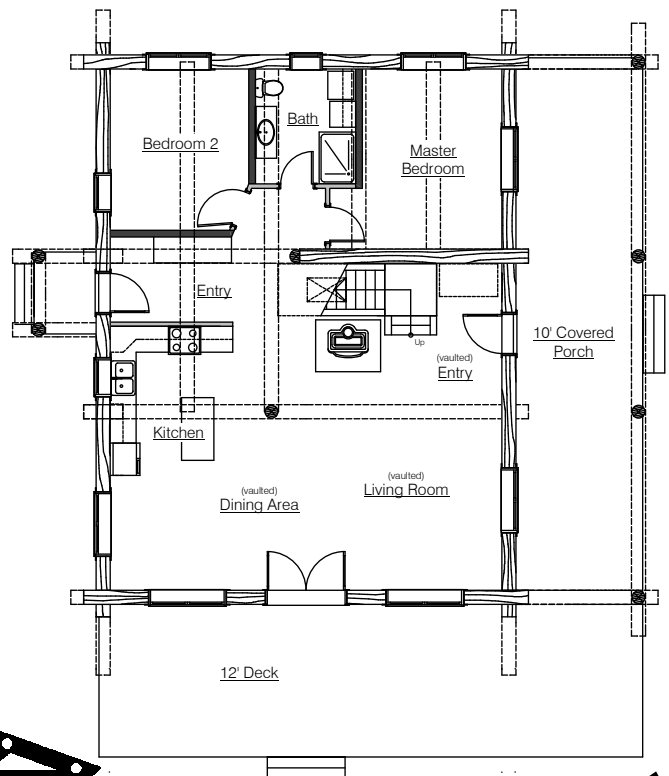

Right Elevation

Hausch

Main Floor

Living - 1344 Sq. Ft.

Loft Floor

Living - 669 Sq. Ft.

Width - 32'-0"

Depth - 42'-0"

Decks and roof overhang increase overall size

Front Elevation

Loft/Roof Plan

Main Floor

DBD LOG HOMES
250-395-3774